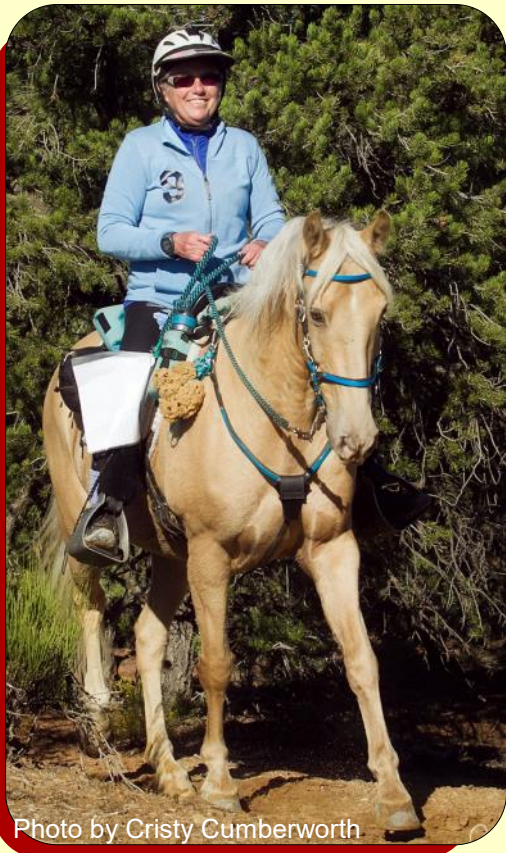

President's Cup

Photo by Cristy Cumberworth

Photo by Becky Pearman Photography

TURNNER'S WILDCARD

Kentucky Mountain Saddle Horse

Ridden by Lin Ward Region 3

Jim Menefee Memorial

Overall Combined Horse and Horsemanship

TURNNER'S WILDCARD and LIN WARD

Open Lightweight Overall

1st Place Horse

TURNNER'S WILDCARD

1st Place Horsemanship

LIN WARD

Bev Tibbitts
Grand Champion Horse

High Average Horse

AWESOMES FIRE N ICE

Ridden by Ken Wolgram

Polly Bridges Memorial

High Average Horsemanship

KEN WOLGRAM

Photo by Cheryl Edmondson

Photo by Andy Klamm

*Bruce
Becker
Memorial*

Open Overall
Heavyweight
Horsemanship
- 1st Place

**LIZ
KLAMM**

*Bill Smith
Memorial*

Open Overall
Heavyweight
Horse - 1st Place

**GEN'S
ROCKIN
SHADOW**

Ridden by
Jim Ward

Photo by Cristy Cumberworth

Photo by Andy Klamm